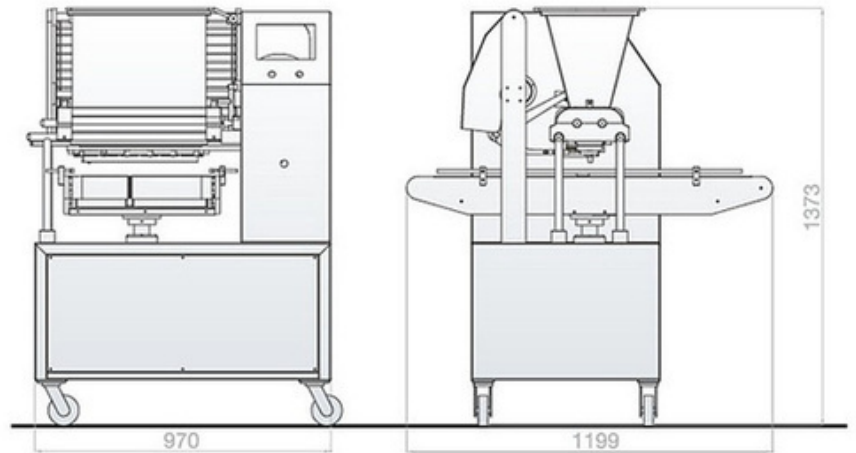

AUTOMATIC MIXED MACHINE

This machine can make cookies, puff pastry and pasta. The machine has available different types of nozzles.

Characteristics

Dimensions: 1199 x 970x 1373 mm

Tray measurement: 600x400mm

Weight: 295 KG

Power: 2.6 KW

The machine is equipped with a mold with 6 nozzles and can Choose two different patterns of A or B

AUTOMATIC MIXED MACHINE

COOKIE MOLD