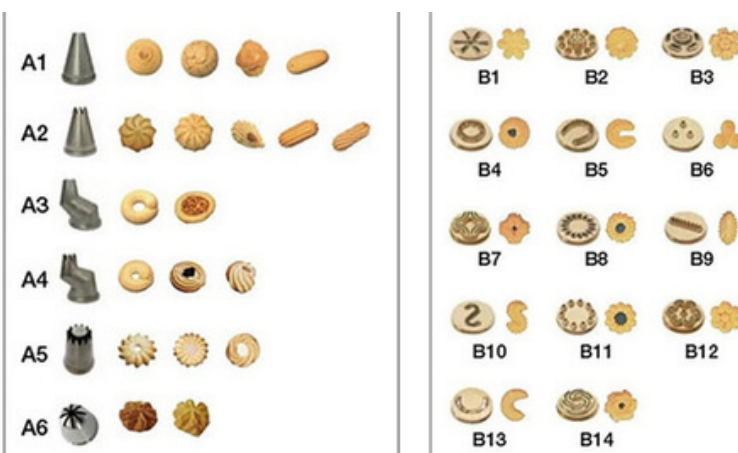

AUTOMATIC MIXED MACHINE

This machine can make cookies, puff pastry and pasta. The machine has available different types of nozzles.

Characteristics

Dimensions: 1199 x 970x 1373 mm

Tray measurement: 600x400mm

Weight: 295 KG

Power: 2.6 KW

The machine is equipped with a mold with 6 nozzles and can Choose two different patterns of A or B

AUTOMATIC MIXED MACHINE

COOKIE MOLD