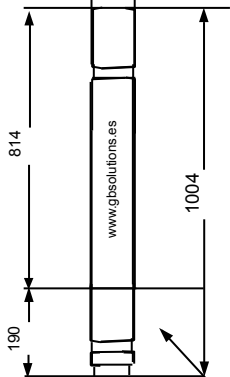

Material: Recycled PVC with iron tube inside.

Measures:

- Overall: 1004mm.
- Diameter: 100mm.
- Recessed depth: 190 mm.
- Useful installation height: 814 mm.

Anchorage: By embedding (250 mm square concrete cube)

Packaging: Palletized and strapped.

Weight: 8.5kg

Colors: Black / Red / Other colors consult

Available with reflective yellow tape or reflective paint with high intensity white beads.

Zona a empotrar

Made in Spain